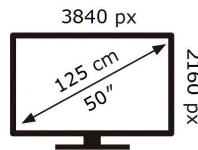

ENERGY

SAMSUNG

UE50AU7172U

87 kWh/1000h

ABCDEF **G**

120 kWh/1000h

2019/2013